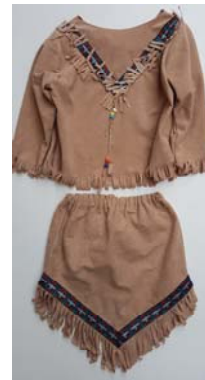

# TOY CATALOGUE PICTURES: DRESS-UPS

**Dr021 Fire Fighter Outfit**

**Dr022 Pirate Blue Skull Costume**

**Dr025 Clown Costume**

**Dr026 Witch's Costume**

**Dr027 Nemo Fish Tail**

**Dr028 Dragon Tail**

# TOY CATALOGUE PICTURES: DRESS-UPS

**Dr029 Dolphin Tail**

**Dr030 Clown Dress Up**

**Dr031 Superman Dress Up**

**Dr036 Indian Dress Up**

**Dr037 Dark Pink Fairy Costume**

**Dr038 Princess Blue Dress Up**

# TOY CATALOGUE PICTURES: DRESS-UPS

	
<p><b>Dr040 Police Mini Driver</b></p>	<p><b>Dr041 Giraffe Dress Up</b></p>
	
<p><b>Dr047 Big Red Car Dress Up</b></p>	<p><b>Dr049 Lion Cape</b></p>
	
<p><b>Dr050 Fairy Girl – Bumble Bee</b></p>	<p><b>Dr053 Leopard Cape</b></p>