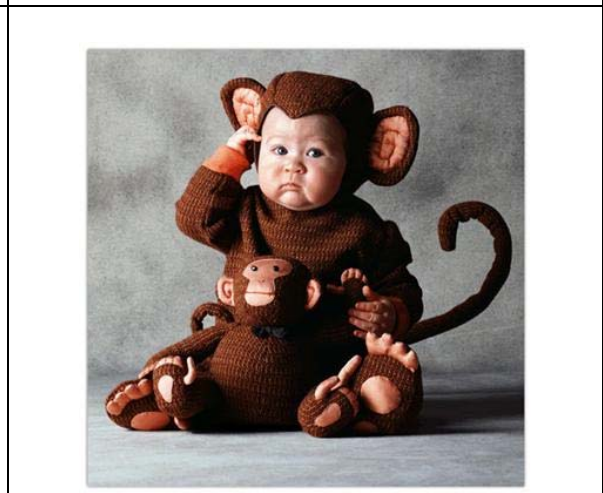

# TOY CATALOGUE PICTURES: DRESS-UPS

**Dr054 Giraffe Costume**

**Dr055 Horse**

**Dr057 Ben 10 Reversible Costume**

**Dr059 King Cape**

**Dr060 Rosie Rabbit Jacket**

**Dr062 Monkey Dress Up – Tom Arma**