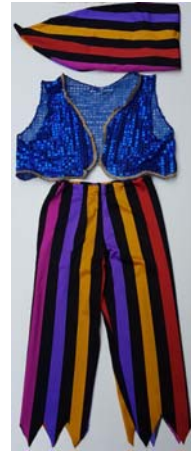

# TOY CATALOGUE PICTURES: DRESS-UPS

**Dr007 Bee Cape**

**Dr010 Dragon Cape**

**Dr012 Batman**

**Dr013 Spiderman**

**Dr018 Bat Costume**

**Dr019 Fire Engine Driver**

# TOY CATALOGUE PICTURES: DRESS-UPS

**Dr021 Fire Fighter Outfit**

**Dr022 Pirate Blue Skull Costume**

**Dr025 Clown Costume**

**Dr026 Witch's Costume**

**Dr027 Nemo Fish Tail**

**Dr028 Dragon Tail**

# TOY CATALOGUE PICTURES: DRESS-UPS

**Dr029 Dolphin Tail**

**Dr030 Clown Dress Up**

**Dr031 Superman Dress Up**

**Dr036 Indian Dress Up**

**Dr037 Dark Pink Fairy Costume**

**Dr038 Princess Blue Dress Up**